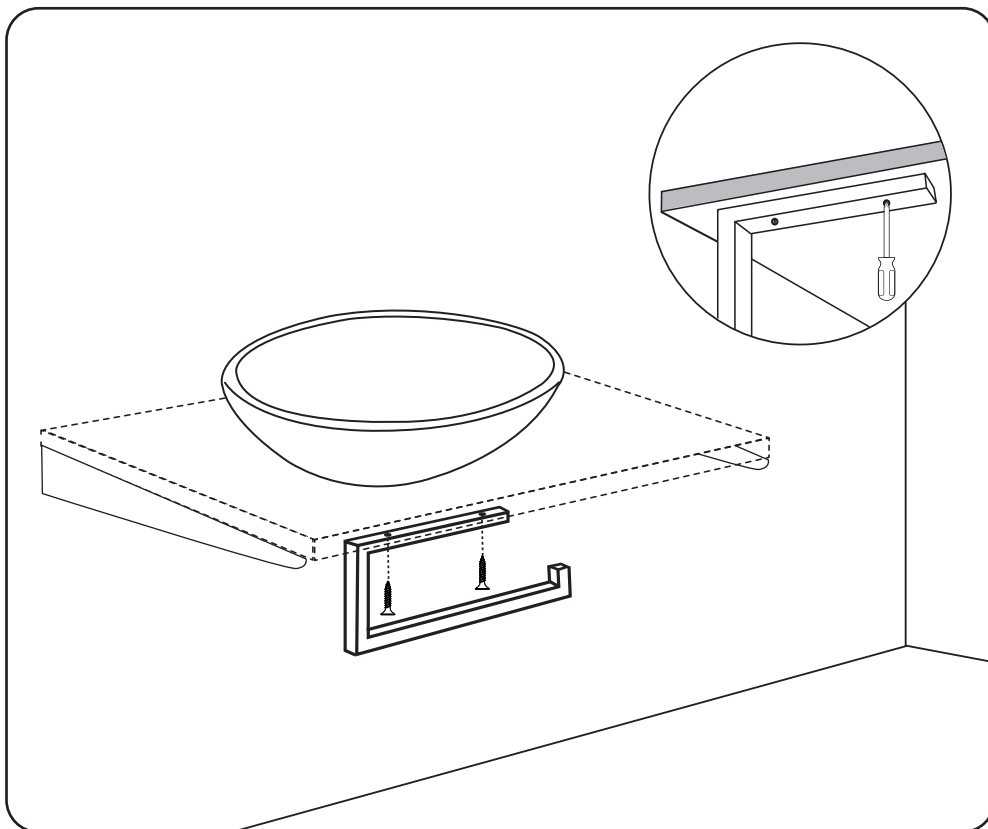

Drill

Measuring tape

Screwdriver

Level

Pencil

Art.nr.:
38.215.12
38.215.13
38.215.14
38.215.18
38.215.22

SHI B.V.
Keskesweg 19
5721 WS Asten
the Netherlands