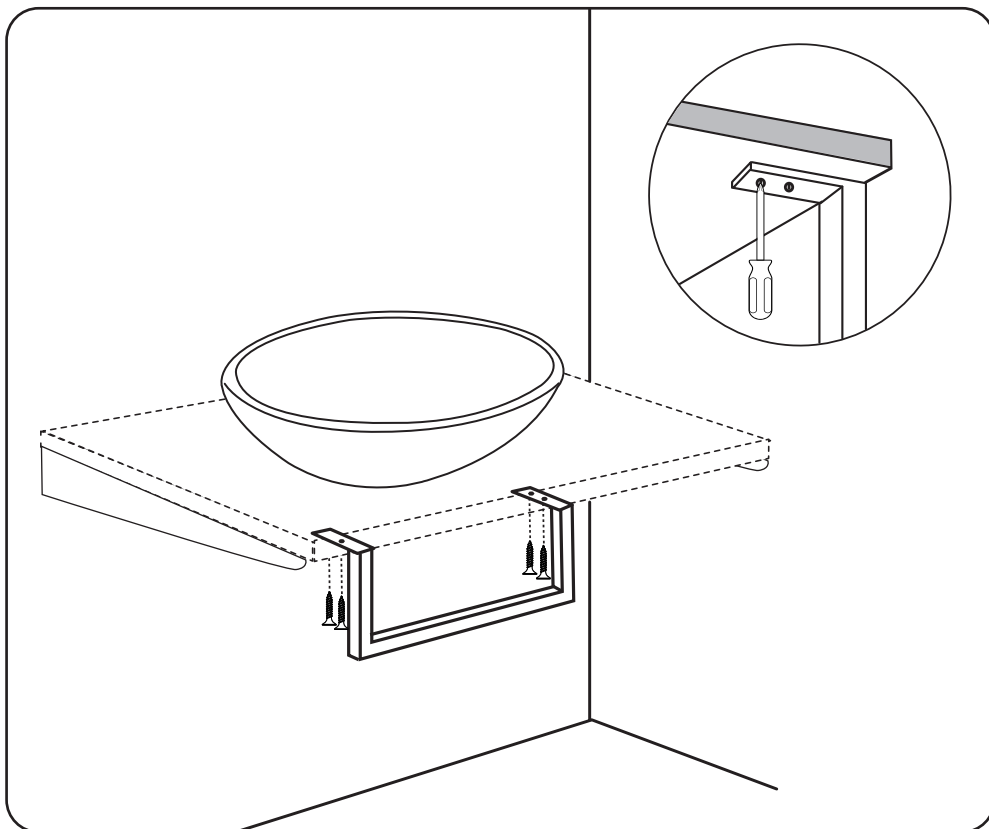

Drill

Measuring tape

Screwdriver

Level

Pencil

Art.nr.:
38.215.09
38.215.10
38.215.11
38.215.17

SHI B.V.
Keskesweg 19
5721 WS Asten
the Netherlands