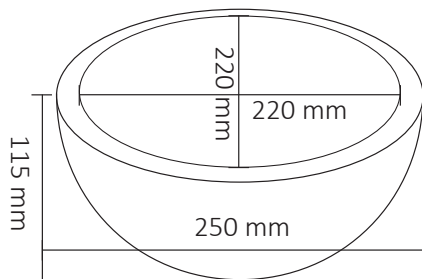

Differnz

Dutch Design

WASHBASIN RUZ MARMER

[www.differnz.eu/
service/download](http://www.differnz.eu/service/download)