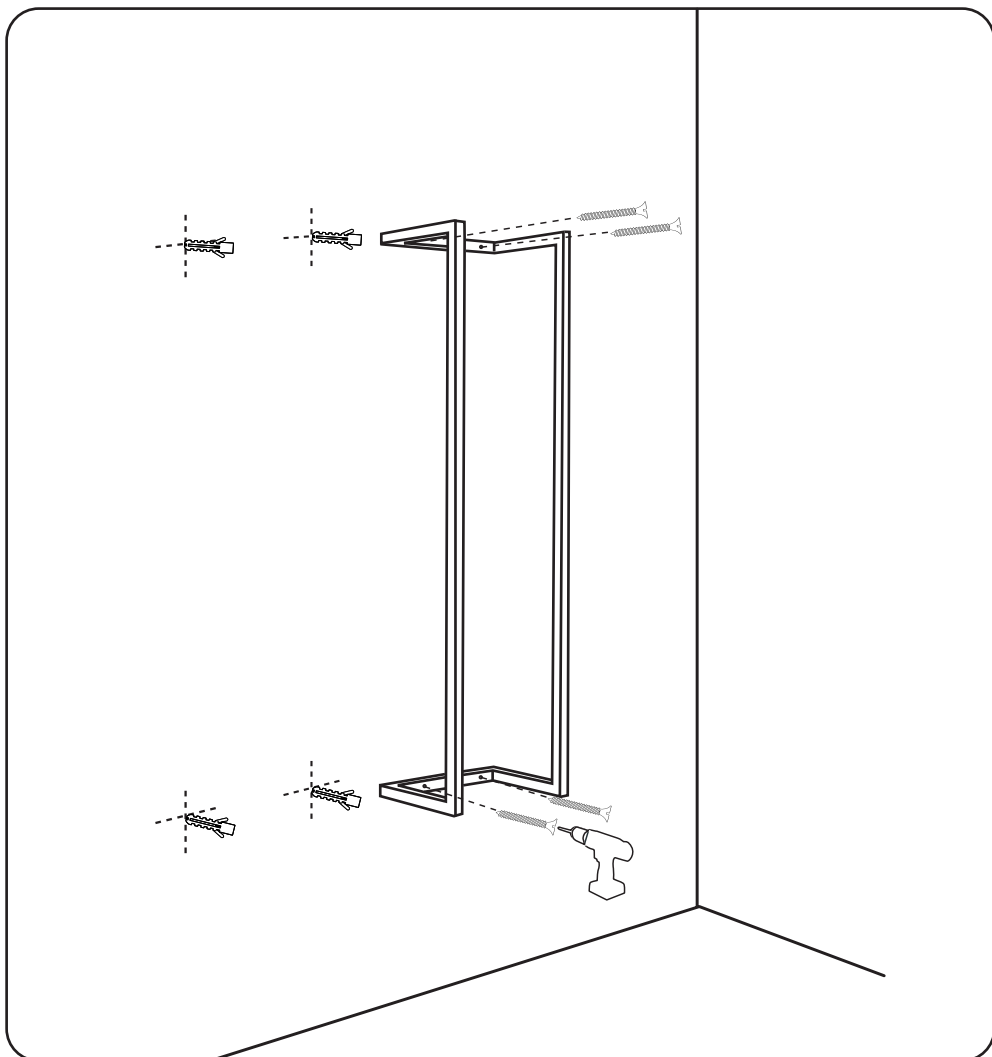

Drill

Measuring tape

Screwdriver

Level

Pencil

Art.nr.:  
38.215.08  
38.215.16

**SHI B.V.**  
Keskesweg 19  
5721 WS Asten  
the Netherlands