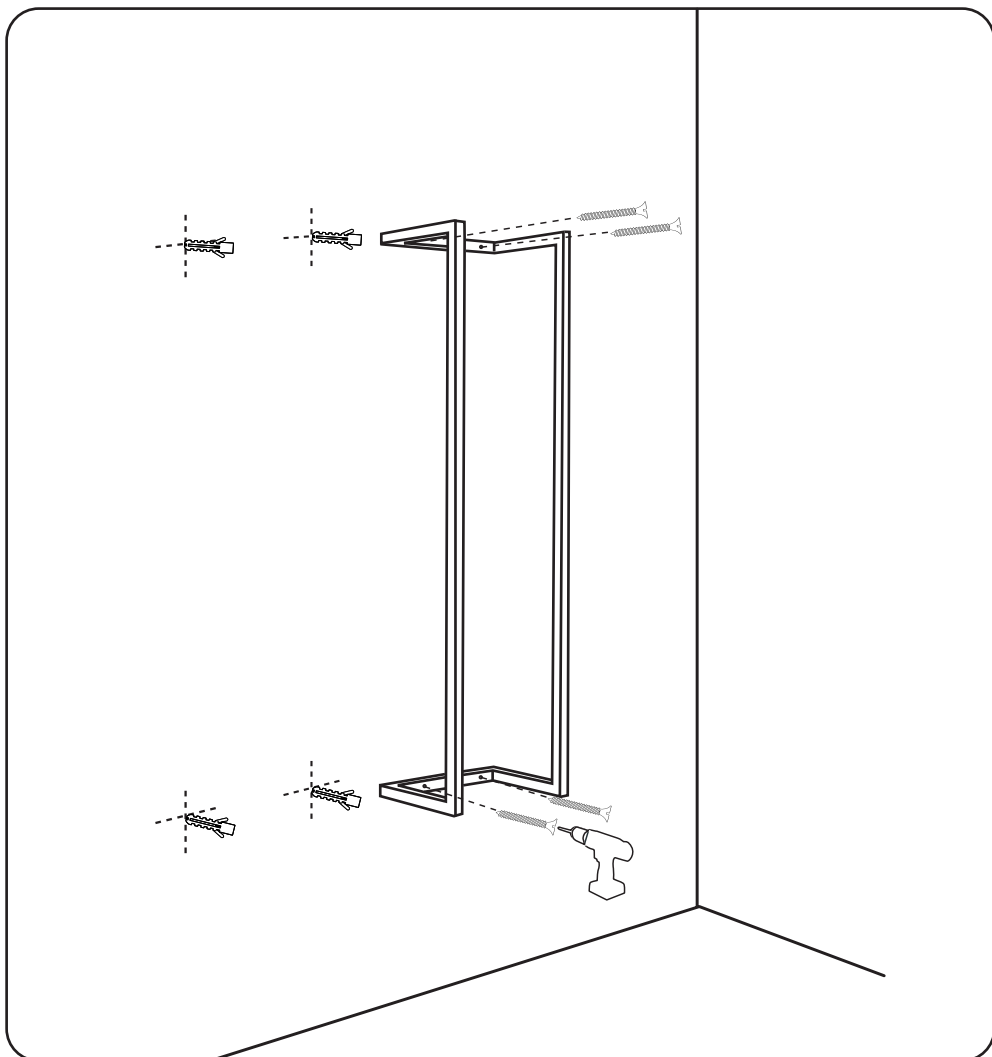

Drill

Measuring tape

Screwdriver

Level

Pencil

Art.nr.:  
38.215.08  
38.215.16

**SHI B.V.**  
Laagveld 10  
5721 VV Asten  
the Netherlands