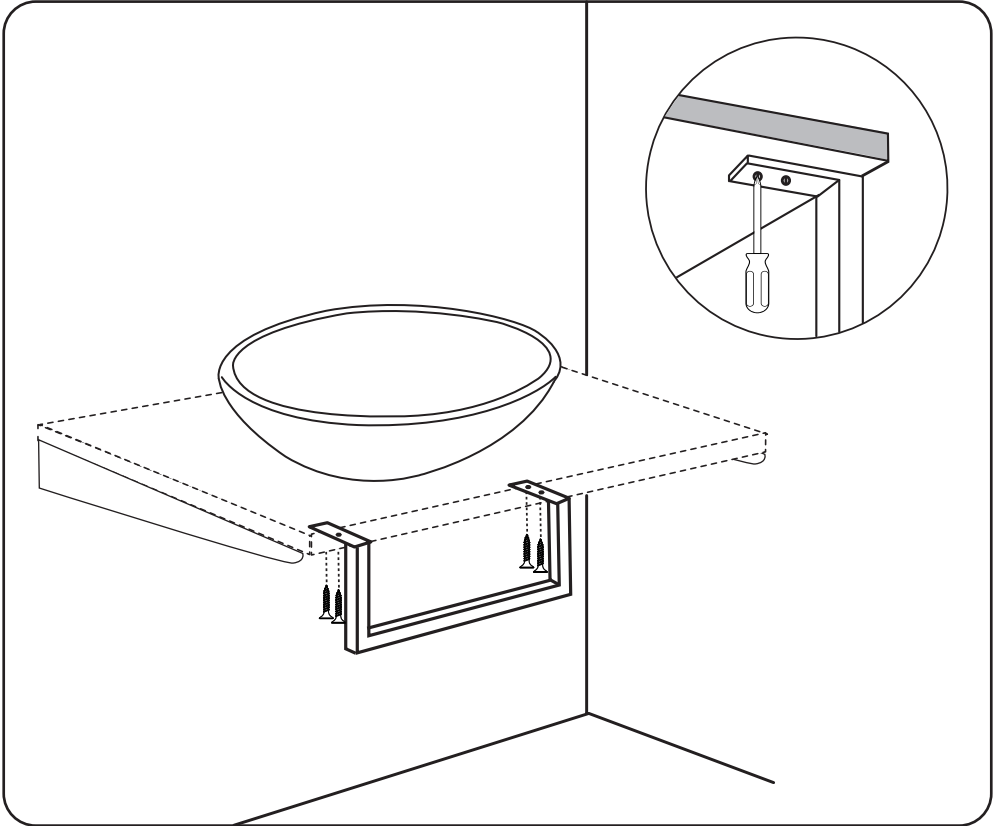

Drill

Measuring tape

Screwdriver

Level

Pencil

Art.nr.:
38.215.09
38.215.10
38.215.11
38.215.17

SHI B.V.
Laagveld 10
5721 VV Asten
the Netherlands