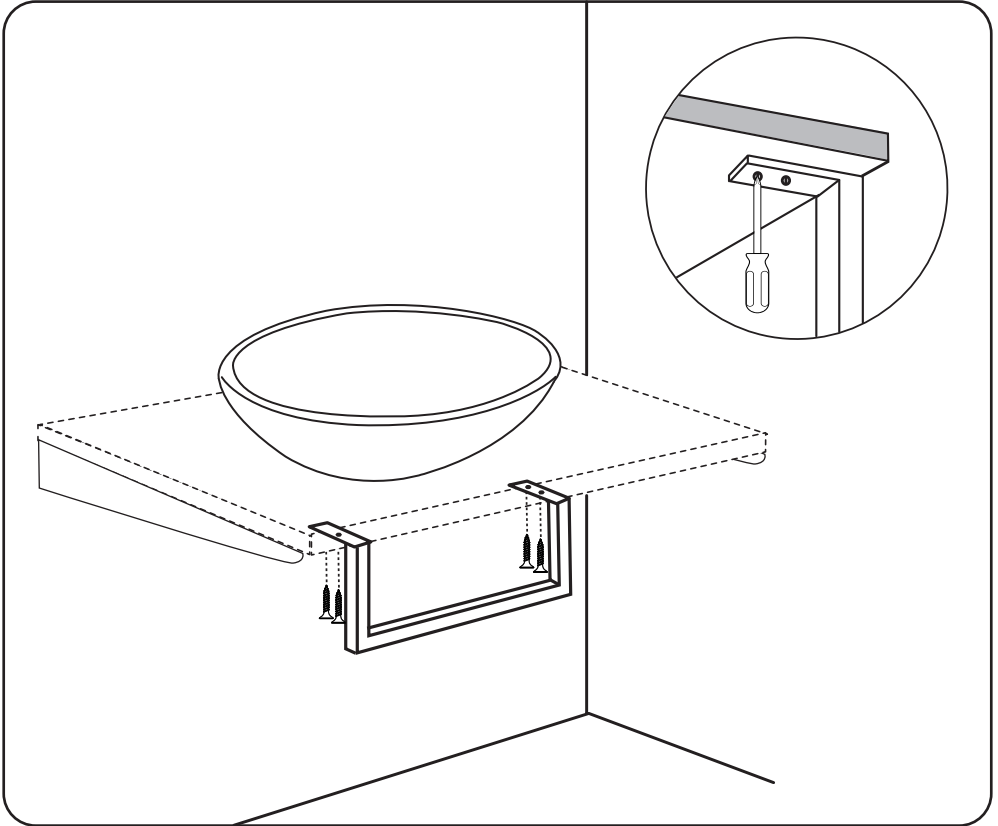

Drill

Measuring tape

Screwdriver

Level

Pencil

Art.nr.:
38.215.09
38.215.10
38.215.11
38.215.17

SHI B.V.
Keskesweg 19
5721 WS Asten
the Netherlands