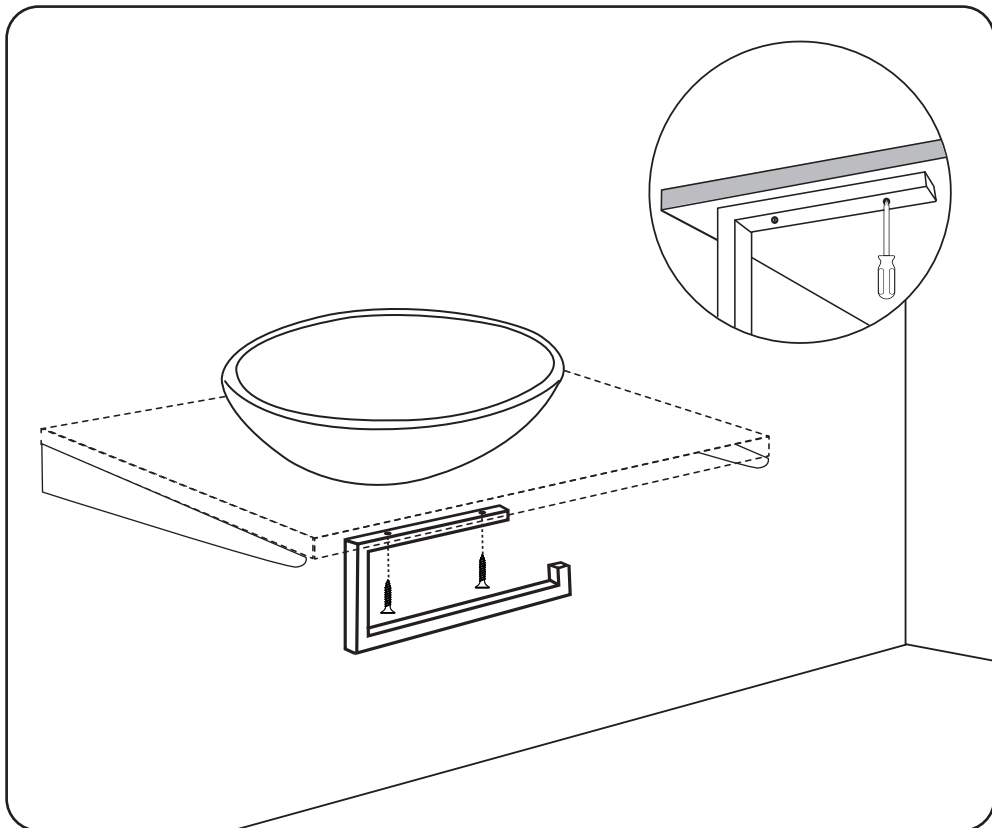

Drill

Measuring tape

Screwdriver

Level

Pencil

Art.nr.:  
38.215.12  
38.215.13  
38.215.14  
38.215.18

**SHI B.V.**  
Laagveld 10  
5721 VV Asten  
the Netherlands