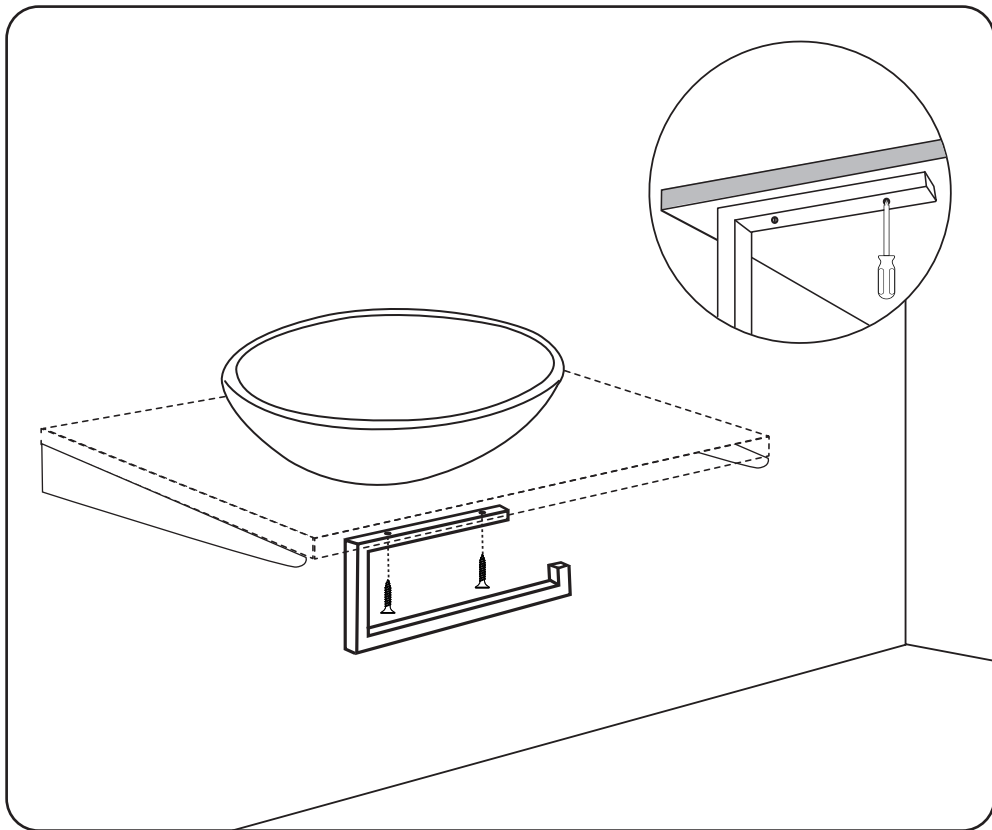

Drill

Measuring tape

Screwdriver

Level

Pencil

Art.nr.:
38.215.12
38.215.13
38.215.14
38.215.18

SHI B.V.
Keskesweg 19
5721 WS Asten
the Netherlands