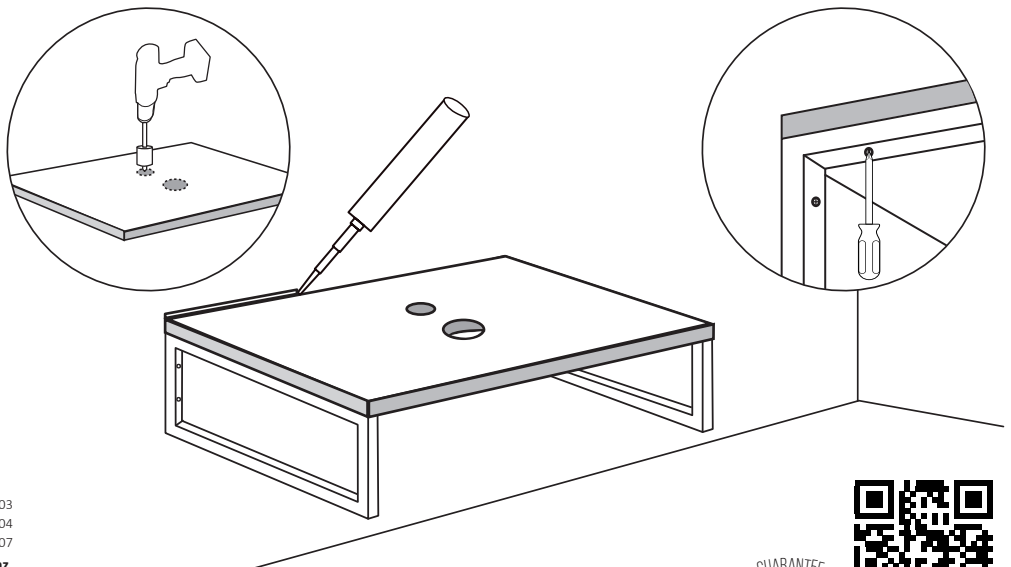

HANGING BRACKETS FOR WASHBASIN TOP

Differnz
Dutch Design

Installation

38.215.03
38.215.04
38.215.07

Differnz
Keskesweg 19
5721 WS Asten
the Netherlands
www.differnz.eu

Excluding mounting material and wall shelf.

www.differnz.eu